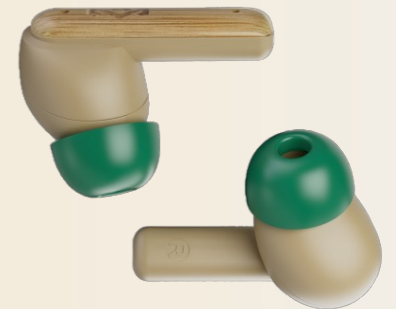

USB-C // Employ any USB-C charger or accessory in conjunction with your earbuds and their charging case, thanks to this versatile technology..

Signature Black
EM-JE123-SB

Cream
EM-JE123-CE

Little Bird True Wireless Earbuds
EM-JE123