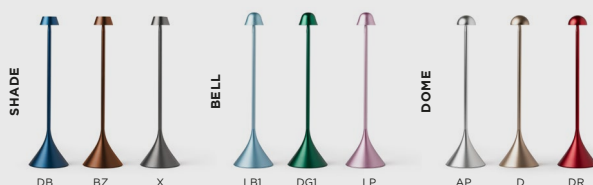

AVAILABLE COLORS