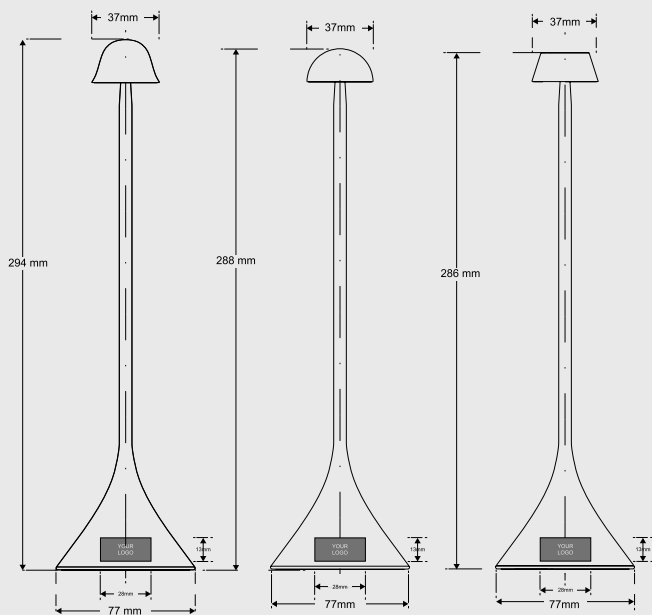

AVAILABLE COLORS

B2B RECOMMENDED CUSTOMIZATION

Suggested branding: laser - pad print

RETAIL PACKAGING

PACKING

Dimensions: 49.5 x 49 x 36.3 cm / 19.49 x 19.29 x 14.29"

Weight: 8.2 kg / 18.08 lbs

Quantity: 20 pcs / carton