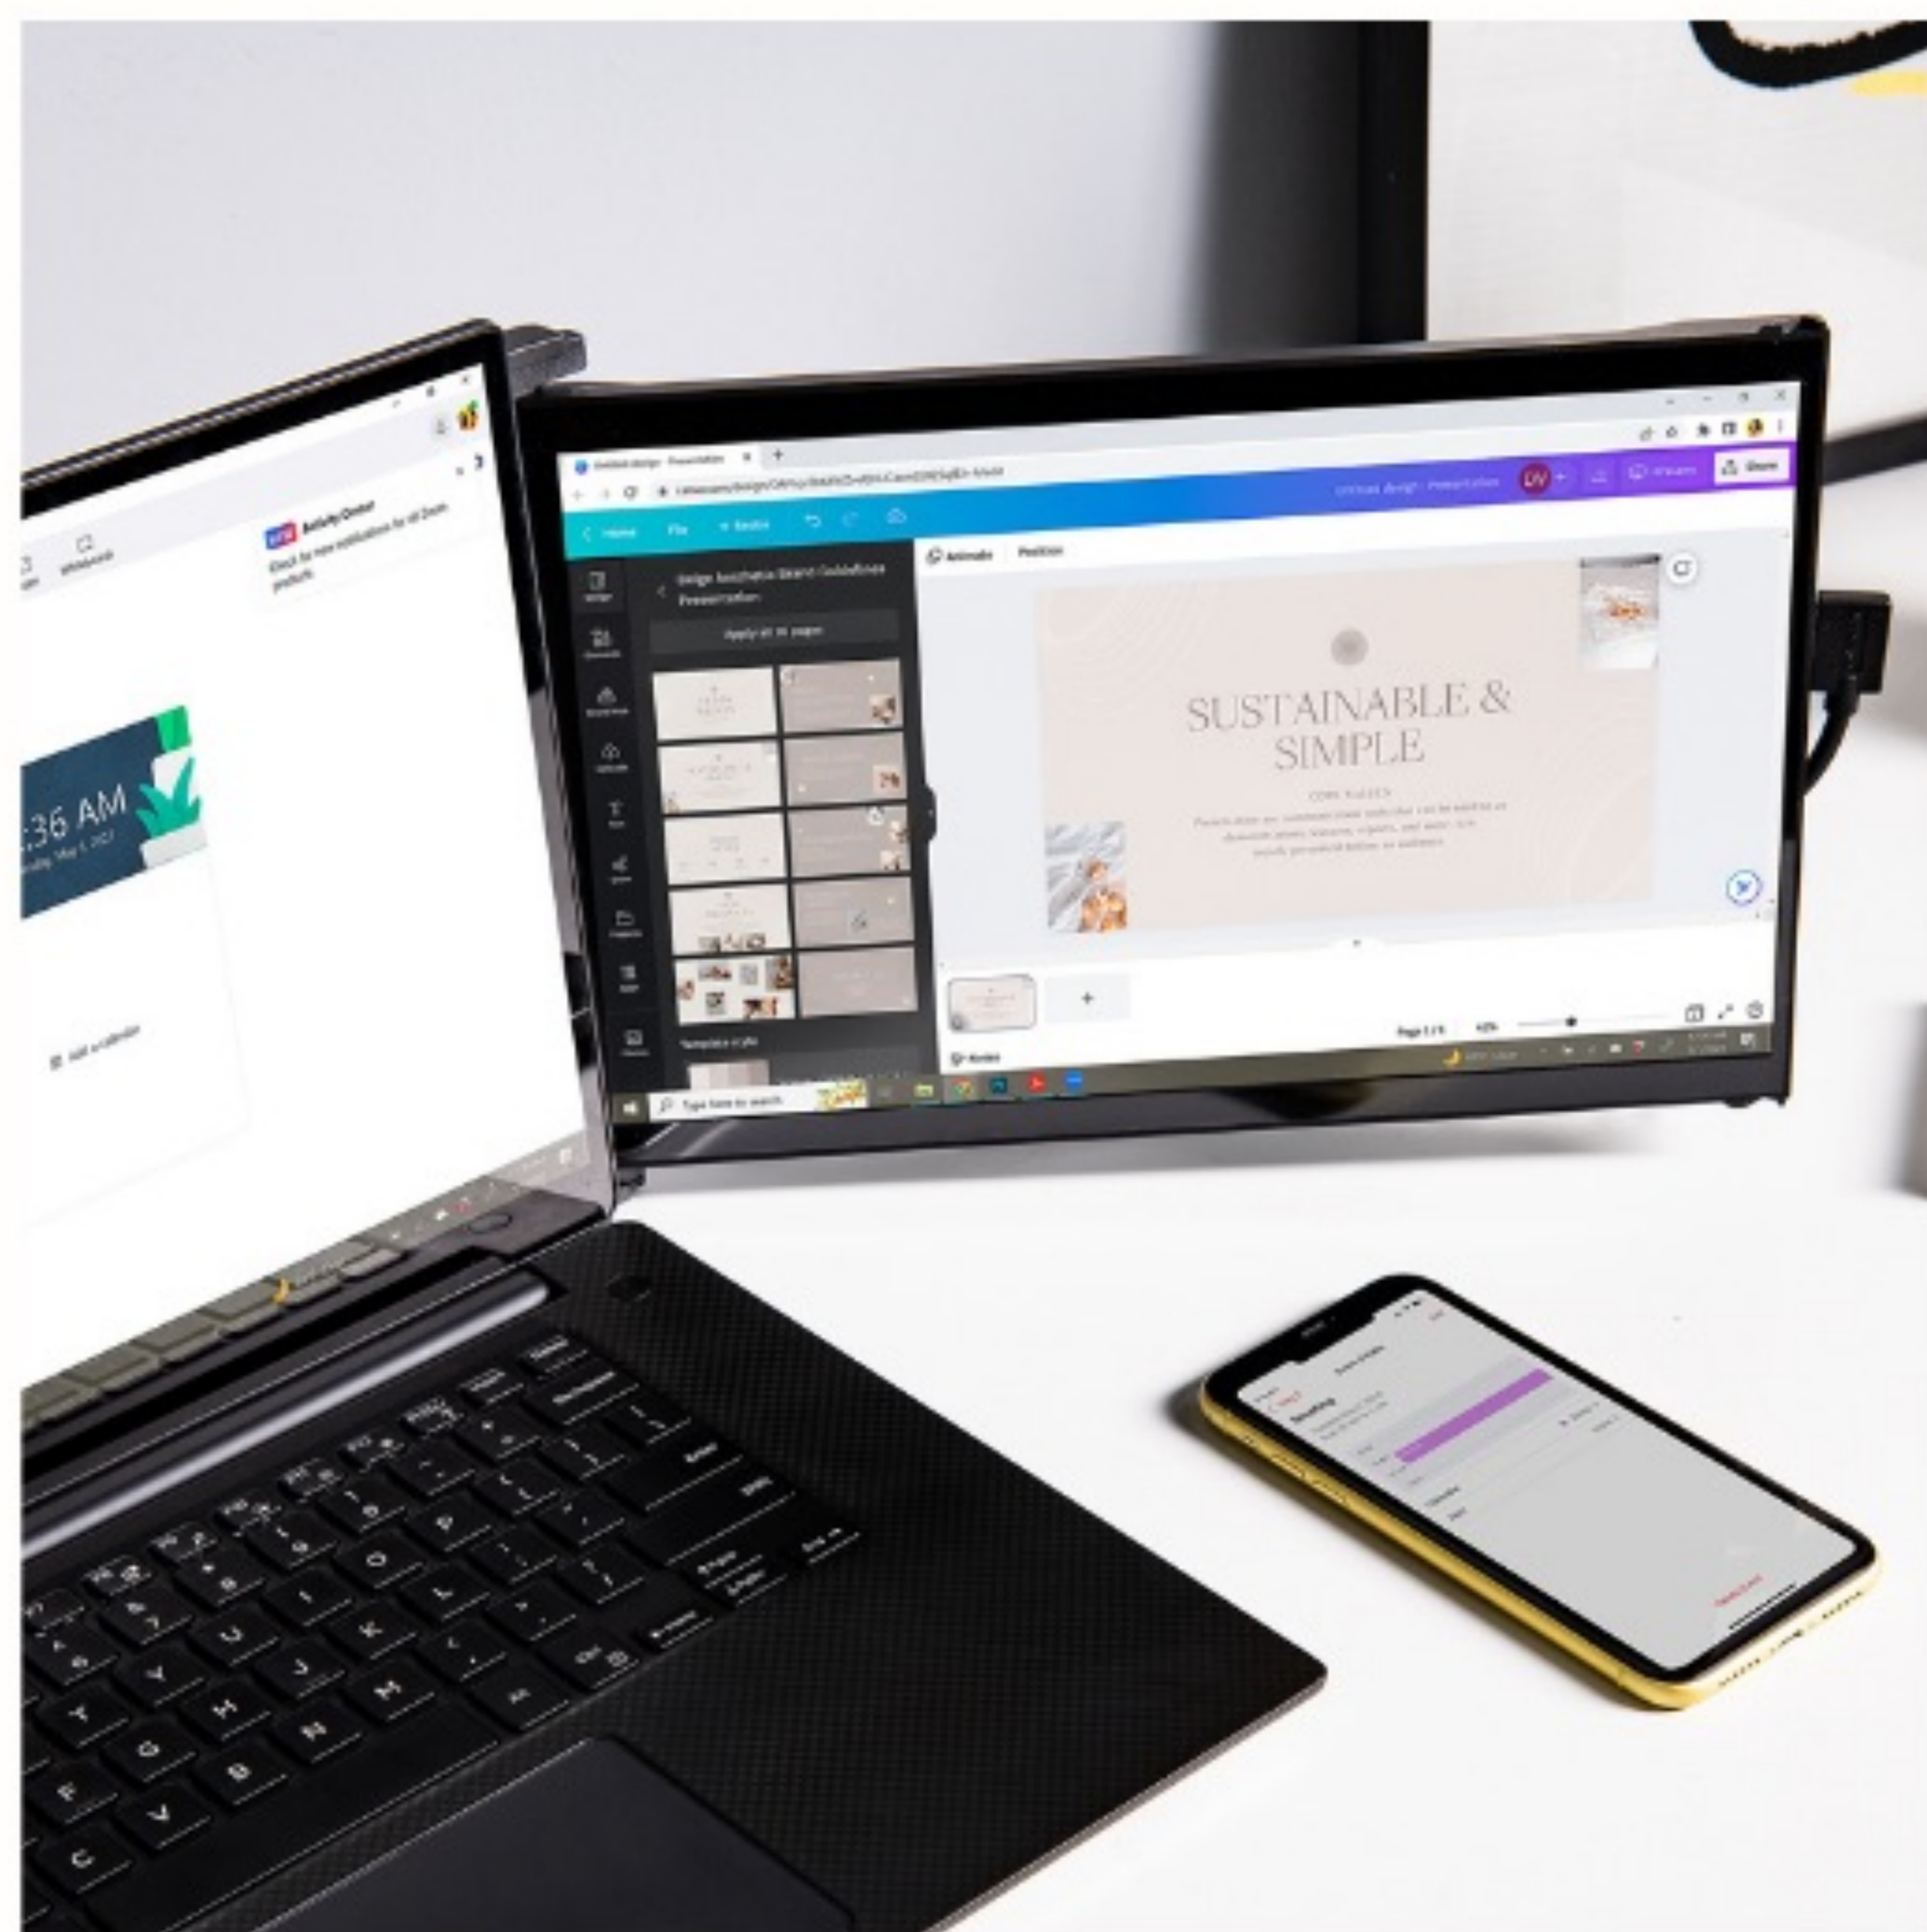

Mobile Pixels INC

DUEX MAX DS

For Anywhere Work Takes You
Portable Screens for Laptops

14.1-inch

Full HD

Screen Ratio

Refresh Rate

HDMI
USB-C

Eye Care Mode

Plug in, Power On

With a DisplayPort enabled Type-C port, **Mobile Pixels DUEX Max DS** dual laptop monitor allows a plug-n-play experience with high-speed video transmission packed into a single cable. For laptop without Type C ports, it can also be used through HDMI port.

Large 14.1" Full HD Display

Mobile Pixels DUEX Max DS features a larger display than other DUEX Series monitors. It easily slides out to either side of your laptop. You'll enjoy the same 1080p resolution but with an 85% screen-to-body ratio so everything you see is crisp and clear.