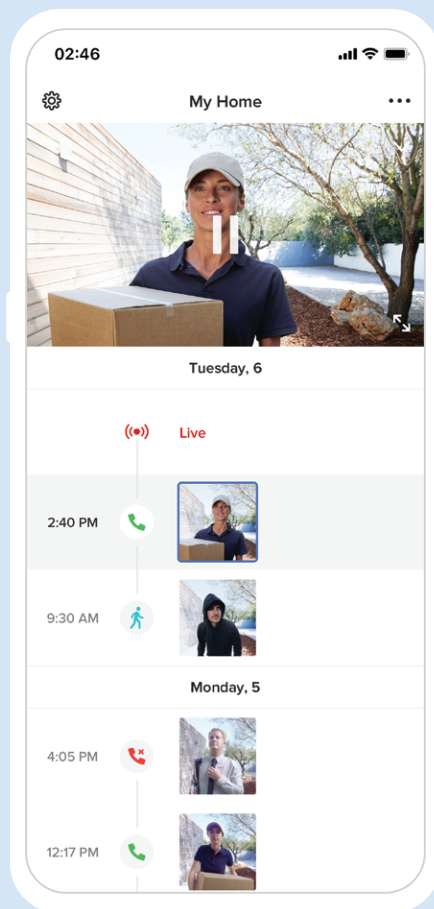

- ✓ Built-in speaker and microphone
- ✓ Smart person detection
- ✓ Alert-Zones: define the areas you want to monitor
- ✓ Full HD 1080p, HDR and infrared night vision
- ✓ 140° field of view
- ✓ 5x digital zoom
- ✓ Data stored and 100% secured locally on encrypted microSD card
- ✓ Optional cloud storage on Dropbox or FTP
- ✓ Protected from UV rays and inclement weather (HZO, IP44)
- ✓ Tamper detection

Leaflet-NDB-EN-V1

www.netatmo.com

The Smart Video Doorbell sends you precise alerts

 Incoming call

 Person detected

Always at home, wherever you are

Is someone at the door? See and talk to them live on your smartphone, whether you're at home or on the other side of the world.

Real protection for your home

The person detection and Alert-Zones features alert you in real time if someone is lurking on your doorstep. Is it an intruder? Deter them with the built-in speaker.

Access to all features with no subscription