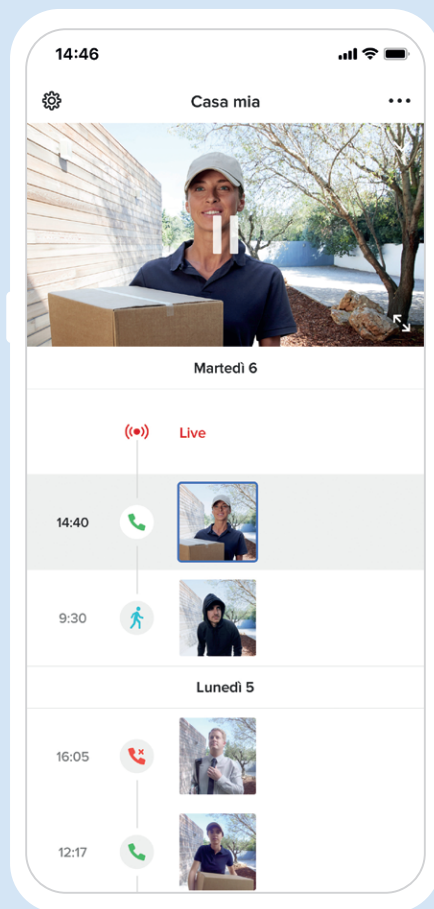

Il Campanello Intelligente con Videocamera ti invia notifiche precise

Chiamata in entrata

Persona rilevata

**Sempre presente,
anche quando non sei a casa**

Un visitatore suona alla porta? Lo vedi e gli parli direttamente dal tuo smartphone, che tu sia a casa o all'altro capo del mondo.

Una vera protezione per la tua abitazione

Il rilevamento di persone e la funzione Alert-Zones ti avvisano in tempo reale se qualcuno si attarda davanti alla tua porta. È un intruso? Allontanalo grazie all'altoparlante integrato.

**Nessun abbonamento
e accesso a tutte le funzionalità**

L'archiviazione dei video, tutte le funzioni e gli aggiornamenti del Campanello Intelligente con Videocamera sono sempre accessibili senza abbonamenti.

Installazione sempre facile

Si installa senza difficoltà ed è compatibile con la maggior parte degli impianti elettrici (8-24 V e 230 V). E se già possiedi un campanello cablato con suoneria, ti basta sostituirlo conservando la tua suoneria esistente.