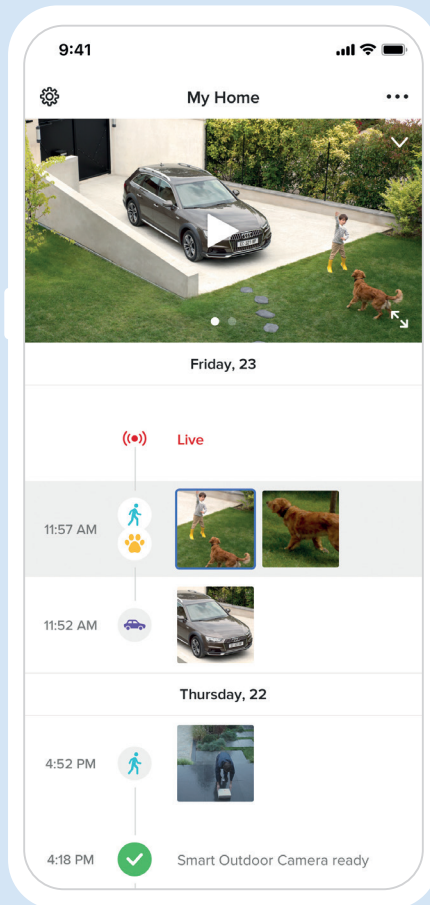

## Be alerted only about what matters

Set up your Outdoor Camera to receive only useful alerts. Use the Alert-Zones feature to define the areas you want to monitor and the type of intrusion you want to know about. People, vehicles, animals? Set your preferences as you see fit.

## Advanced features to enhance your security

- ✓ 100° field of view
- ✓ Infrared night vision: 15 m / 49 ft
- ✓ Ultra-long detection up to 20m / 65 ft
- ✓ Protected from UV rays and inclement weather
- ✓ x8 Digital zoom
- ✓ Optional cloud storage on Dropbox or FTP
- ✓ Animals distinction
- ✓ 1080P Full HD videos
- ✓ Data stores and 100% secured

# Smart Outdoor Camera

Be alerted immediately if a person or car trespass on your property

 **Netatmo**  
Same home, just smarter

A brand of  **legrand**

## Your Camera sends you precise alerts:

-  Person detected
-  Animal detected
-  Vehicle detected