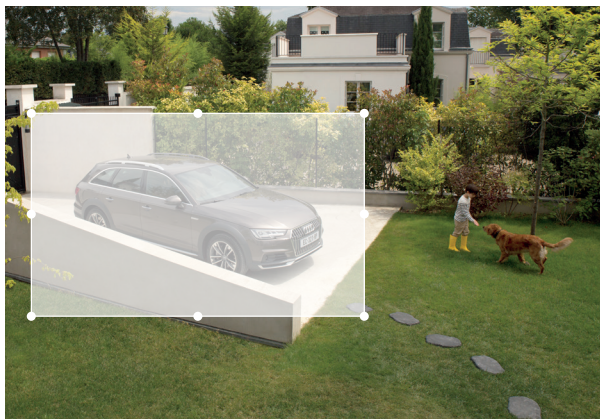

Specifications

Additional features

livestream, encoding H.264, microphone, smart floodlight: 12W dimmable white LED

Product size

50 x 200 x 110 mm /
2 x 7.9 x 4.3 in

Power

100-240 V, replaces any existing light fixture

Free video storage

Local microSD card storage and option to save to Dropbox or FTP

Pack contents

1 Smart Outdoor Camera,
1 mounting kit,
1 microSD card (already inserted in the camera)

Connectivity specifications

High-speed internet connection needed. Public hotspots not supported. Ethernet RJ-45 10/100 Mbps, Wi-Fi 802.11 b/g/n (2.4 GHz), Open/WEP/WPA/WPA2-persona

Created by Netatmo in France. Made in China. ©2020 All Rights Reserved.
Netatmo, 73/77 rue de Sèvres, 92100 Boulogne-Billancourt, FRANCE

App Store is a service mark of Apple Inc., registered in the U.S. and other countries. iOS is a trademark or registered trademark of Apple Inc. in the U.S. and other countries and is used under license. Amazon, Alexa and all related logos are trademarks of Amazon.com, Inc. or its affiliates. HomeKit is trademark of Apple Inc. Google Play and the Google Play logo are trademarks of Google Inc.

Leaflet-NOC-EN- V3

www.netatmo.com

Be alerted only about what matters

Set up your Outdoor Camera to receive only useful alerts. Use the Alert-Zones feature to define the areas you want to monitor and the type of intrusion you want to know about. People, vehicles, animals? Set your preferences as you see fit.

Advanced features to enhance your security

- ✓ 100° field of view
- ✓ Infrared night vision: 15 m / 49 ft
- ✓ Ultra-long detection up to 20m / 65 ft
- ✓ Protected from UV rays and inclement weather
- ✓ x8 Digital zoom
- ✓ Optional cloud storage on Dropbox or FTP
- ✓ Animals distinction
- ✓ 1080P Full HD videos
- ✓ Data stores and 100% secured